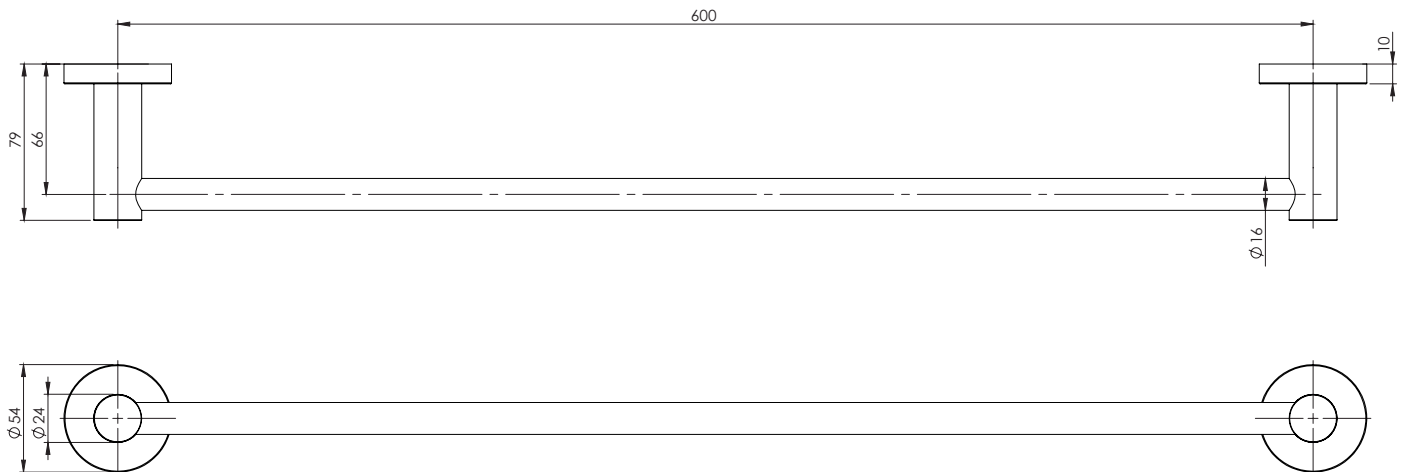

PHOENIX

SPECIFICATIONS

RADII

SINGLE TOWEL RAIL 600MM ROUND PLATE

PRODUCT CODE: RA804 CHR
 FINISH: CHROME
 WELS: N/A

MAINTENANCE AND CARE:

- All surfaces should be cleaned with mild liquid detergent or soap and water.
- Do not use cream cleaners or citrus based cleaning products, as they are abrasive.
- Use of unsuitable cleaning agents may damage the surface. Any damage caused in this way will not be covered by warranty.

PACKAGING INCLUDES

- 1 x Single towel rail 600mm round plate
- 1 x Installation kit
- 1 x Installation instructions
- 1 x Warranty card

AVAILABLE IN:

FOR MORE INFORMATION VISIT www.phoenixtapware.com.au

PLEASE [CLICK HERE](#) TO VIEW FULL WARRANTY

While we aim to ensure the specifications shown are correct at time of printing, Phoenix Tapware reserves the right to make modifications without prior notice. Always use the physical product measurements for mark-ups and roughing-in as the line drawing shown may differ from the actual product over time. All measurements are shown in millimetres.